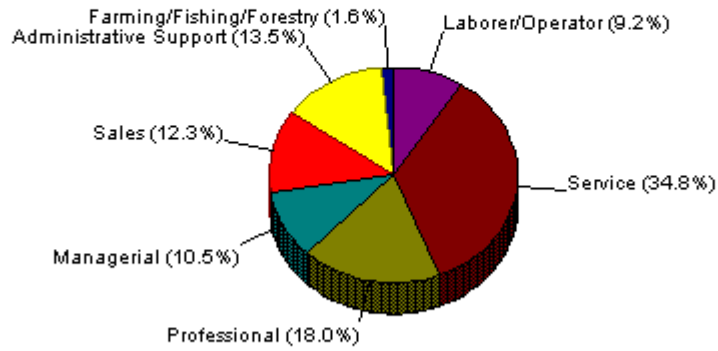

Employment

For Area of Crossville

Average Travel Time To Work = 20.5 Minutes

Occupation